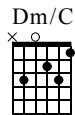

# Rythme 9

www.guitarworklab.se

Standard tuning

Musical notation for measures 1-4. Treble clef, 3/4 time signature. Measure 1: C major chord, quarter note. Measure 2: C/B chord, quarter note. Measure 3: Am7 chord, quarter note. Measure 4: Am7 chord, quarter note. Tablature below shows fret numbers for strings T, A, B.

Musical notation for measures 5-8. Treble clef, 3/4 time signature. Measure 5: Dm chord, quarter note. Measure 6: Dm/C chord, quarter note. Measure 7: G7/B chord, quarter note. Measure 8: G7/B chord, quarter note. Tablature below shows fret numbers for strings T, A, B.

Musical notation for measure 9. Treble clef, 3/4 time signature. Measure 9: C major chord, quarter note. Tablature below shows fret numbers for strings T, A, B.