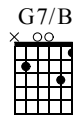

# Rythme 9

www.guitarworklab.se

Standard tuning

Musical notation for measures 1-4. Treble clef, 3/4 time signature. Measure 1: C major chord, quarter note. Measure 2: C/B chord, quarter note. Measure 3: Am7 chord, quarter note. Measure 4: Am7 chord, quarter note. Tablature below shows fret numbers for strings T, A, B.

Musical notation for measures 5-8. Treble clef, 3/4 time signature. Measure 5: Dm chord, quarter note. Measure 6: Dm/C chord, quarter note. Measure 7: G7/B chord, quarter note. Measure 8: G7/B chord, quarter note. Tablature below shows fret numbers for strings T, A, B.

Musical notation for measure 9. Treble clef, 3/4 time signature. Measure 9: C major chord, quarter note. Tablature below shows fret numbers for strings T, A, B.