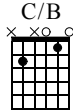

# Rythme 9

www.guitarworklab.se

Standard tuning

Musical notation for measures 1-4. Treble clef, 3/4 time signature. Measure 1: C major chord, quarter note. Measure 2: C/B chord, quarter note. Measure 3: Am7 chord, quarter note. Measure 4: Am7 chord, quarter note. Tablature below shows fret numbers for strings T, A, B.

Musical notation for measures 5-8. Treble clef, 3/4 time signature. Measure 5: Dm chord, quarter note. Measure 6: Dm/C chord, quarter note. Measure 7: G7/B chord, quarter note. Measure 8: G7/B chord, quarter note. Tablature below shows fret numbers for strings T, A, B.

Musical notation for measure 9. Treble clef, 3/4 time signature. Measure 9: C major chord, quarter note. Tablature below shows fret numbers for strings T, A, B.