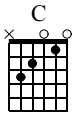

# Rythme 9

www.guitarworklab.se

Standard tuning

Musical notation for measures 1-4. Treble clef, 3/4 time signature. Measure 1: C major chord, quarter note. Measure 2: C/B chord, quarter note. Measure 3: Am7 chord, quarter note. Measure 4: Am7 chord, quarter note. Tablature below shows fret numbers for strings T, A, B.

Musical notation for measures 5-8. Treble clef, 3/4 time signature. Measure 5: Dm chord, quarter note. Measure 6: Dm/C chord, quarter note. Measure 7: G7/B chord, quarter note. Measure 8: G7/B chord, quarter note. Tablature below shows fret numbers for strings T, A, B.

Musical notation for measure 9. Treble clef, 3/4 time signature. Measure 9: C major chord, quarter note. Tablature below shows fret numbers for strings T, A, B.