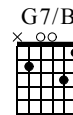

# Rythme 9

www.guitarworklab.se

Standard tuning

Musical notation for measures 1-4. Treble clef, 3/4 time signature. Measure 1: C major chord, quarter note. Measure 2: C/B chord, quarter note. Measure 3: Am7 chord, quarter note. Measure 4: Am7 chord, quarter note. Tablature below shows fret numbers for strings T, A, B.

Musical notation for measures 5-8. Treble clef, 3/4 time signature. Measure 5: Dm chord, quarter note. Measure 6: Dm/C chord, quarter note. Measure 7: G7/B chord, quarter note. Measure 8: G7/B chord, quarter note. Tablature below shows fret numbers for strings T, A, B.

Musical notation for measure 9. Treble clef, 3/4 time signature. Measure 9: C major chord, quarter note. Tablature below shows fret numbers for strings T, A, B.