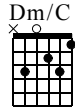

# Rythme 9

www.guitarworklab.se

Standard tuning

Musical notation for measures 1-4. Treble clef, 3/4 time signature. Measure 1: C major chord, quarter note. Measure 2: C/B chord, quarter note. Measure 3: Am7 chord, quarter note. Measure 4: Am7 chord, quarter note. Tablature below shows fret numbers for strings T, A, B.

Musical notation for measures 5-8. Treble clef, 3/4 time signature. Measure 5: Dm chord, quarter note. Measure 6: Dm/C chord, quarter note. Measure 7: G7/B chord, quarter note. Measure 8: G7/B chord, quarter note. Tablature below shows fret numbers for strings T, A, B.

Musical notation for measure 9. Treble clef, 3/4 time signature. Measure 9: C major chord, quarter note. Tablature below shows fret numbers for strings T, A, B.