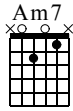

# Rythme 9

www.guitarworklab.se

Standard tuning

Musical notation for measures 1-4. Treble clef, 3/4 time signature. Measure 1: C major chord, quarter note. Measure 2: C/B chord, quarter note. Measure 3: Am7 chord, quarter note. Measure 4: Am7 chord, quarter note. Tablature below shows fret numbers for strings T, A, B.

Musical notation for measures 5-8. Treble clef, 3/4 time signature. Measure 5: Dm chord, quarter note. Measure 6: Dm/C chord, quarter note. Measure 7: G7/B chord, quarter note. Measure 8: G7/B chord, quarter note. Tablature below shows fret numbers for strings T, A, B.

Musical notation for measure 9. Treble clef, 3/4 time signature. Measure 9: C major chord, quarter note. Tablature below shows fret numbers for strings T, A, B.