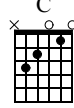

# Rythme 9

www.guitarworklab.se

Standard tuning

Musical notation for measures 1-4. Treble clef, 3/4 time signature. Measure 1: C major chord, quarter note. Measure 2: C/B chord, quarter note. Measure 3: Am7 chord, quarter note. Measure 4: Am7 chord, quarter note. Tablature below shows fret numbers for strings T, A, B.

Musical notation for measures 5-8. Treble clef, 3/4 time signature. Measure 5: Dm chord, quarter note. Measure 6: Dm/C chord, quarter note. Measure 7: G7/B chord, quarter note. Measure 8: G7/B chord, quarter note. Tablature below shows fret numbers for strings T, A, B.

Musical notation for measure 9. Treble clef, 3/4 time signature. Measure 9: C major chord, quarter note. Tablature below shows fret numbers for strings T, A, B.