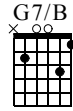

# Rythme 9

www.guitarworklab.se

Standard tuning

Musical notation for measures 1-4. Treble clef, 3/4 time signature. Measure 1: C major chord, quarter note. Measure 2: C/B chord, quarter note. Measure 3: Am7 chord, quarter note. Measure 4: Am7 chord, quarter note. Tablature below shows fret numbers for strings T, A, B.

Musical notation for measures 5-8. Treble clef, 3/4 time signature. Measure 5: Dm chord, quarter note. Measure 6: Dm/C chord, quarter note. Measure 7: G7/B chord, quarter note. Measure 8: G7/B chord, quarter note. Tablature below shows fret numbers for strings T, A, B.

Musical notation for measure 9. Treble clef, 3/4 time signature. Measure 9: C major chord, quarter note. Tablature below shows fret numbers for strings T, A, B.