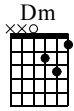

# Rythme 9

www.guitarworklab.se

Standard tuning

Musical notation for measures 1-4. Treble clef, 3/4 time signature. Measure 1: C major chord, quarter note. Measure 2: C/B chord, quarter note. Measure 3: Am7 chord, quarter note. Measure 4: Am7 chord, quarter note. Tablature below shows fret numbers for strings T, A, B.

Musical notation for measures 5-8. Treble clef, 3/4 time signature. Measure 5: Dm chord, quarter note. Measure 6: Dm/C chord, quarter note. Measure 7: G7/B chord, quarter note. Measure 8: G7/B chord, quarter note. Tablature below shows fret numbers for strings T, A, B.

Musical notation for measure 9. Treble clef, 3/4 time signature. Measure 9: C major chord, quarter note. Tablature below shows fret numbers for strings T, A, B.