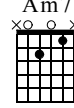

# Rythme 9

www.guitarworklab.se

Standard tuning

Musical notation for measures 1-4. Treble clef, 3/4 time signature. Measure 1: C major chord, quarter note. Measure 2: C/B chord, quarter note. Measure 3: Am7 chord, quarter note. Measure 4: Am7 chord, quarter note. Tablature below shows fret numbers for strings T, A, B.

Musical notation for measures 5-8. Treble clef, 3/4 time signature. Measure 5: Dm chord, quarter note. Measure 6: Dm/C chord, quarter note. Measure 7: G7/B chord, quarter note. Measure 8: G7/B chord, quarter note. Tablature below shows fret numbers for strings T, A, B.

Musical notation for measure 9. Treble clef, 3/4 time signature. Measure 9: C major chord, quarter note. Tablature below shows fret numbers for strings T, A, B.