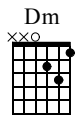

# Rythme 9

www.guitarworklab.se

Standard tuning

Musical notation for measures 1-4. Treble clef, 3/4 time signature. Measure 1: C major chord, quarter note. Measure 2: C/B chord, quarter note. Measure 3: Am7 chord, quarter note. Measure 4: Am7 chord, quarter note. Tablature below shows fret numbers for strings T, A, B.

Musical notation for measures 5-8. Treble clef, 3/4 time signature. Measure 5: Dm chord, quarter note. Measure 6: Dm/C chord, quarter note. Measure 7: G7/B chord, quarter note. Measure 8: G7/B chord, quarter note. Tablature below shows fret numbers for strings T, A, B.

Musical notation for measure 9. Treble clef, 3/4 time signature. Measure 9: C major chord, quarter note. Tablature below shows fret numbers for strings T, A, B.