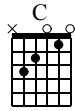

# Rythme 9

www.guitarworklab.se

Standard tuning

Musical notation for measures 1-4. Treble clef, 3/4 time signature. Measure 1: C major chord, quarter note. Measure 2: C/B chord, quarter note. Measure 3: Am7 chord, quarter note. Measure 4: Am7 chord, quarter note. Tablature below shows fret numbers for strings T, A, B.

Musical notation for measures 5-8. Treble clef, 3/4 time signature. Measure 5: Dm chord, quarter note. Measure 6: Dm/C chord, quarter note. Measure 7: G7/B chord, quarter note. Measure 8: G7/B chord, quarter note. Tablature below shows fret numbers for strings T, A, B.

Musical notation for measure 9. Treble clef, 3/4 time signature. Measure 9: C major chord, quarter note. Tablature below shows fret numbers for strings T, A, B.