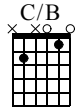

# Rythme 9

www.guitarworklab.se

Standard tuning

Musical notation for measures 1-4. Treble clef, 3/4 time signature. Measure 1: C major chord, quarter note. Measure 2: C/B chord, quarter note. Measure 3: Am7 chord, quarter note. Measure 4: Am7 chord, quarter note. Tablature below shows fret numbers for strings T, A, B.

Musical notation for measures 5-8. Treble clef, 3/4 time signature. Measure 5: Dm chord, quarter note. Measure 6: Dm/C chord, quarter note. Measure 7: G7/B chord, quarter note. Measure 8: G7/B chord, quarter note. Tablature below shows fret numbers for strings T, A, B.

Musical notation for measure 9. Treble clef, 3/4 time signature. Measure 9: C major chord, quarter note. Tablature below shows fret numbers for strings T, A, B.